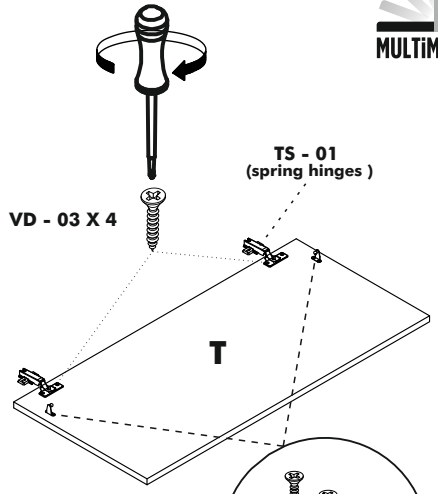

TS - 01 (spring hinges)

VD - 03 X 4

STEP 7

VIDEO

link

STEP 8

STEP 9

STEP 10

MNG - 01

STEP 11

link

STEP 12

STEP 13

STEP 14

VIDEO
↓

link

STEP 15

STEP 16

ATTENTION / HOW TO / READ ME / OWNER'S GUIDE

1. Cabinets must be securely attached either to the wall and / or side of the wall bed. Hardware is included
2. When mounting to drywall, use appropriate fasteners, such as toggle bolts or attach to wooden or metal studs. Please choose appropriate fasteners for the type of wall and / or studs the cabinet will be mounted on. Drywall mounting fasteners are not included.
3. For safety and product longevity you must periodically inspect the integrity and tightness of the mounting and mechanical connections. Confirm hardware remains properly affixed and connections are snug.
4. Do not lean or rest heavy objects on sides or top of furniture. This may cause balance issues and compromise the integrity of your mounting connections.
5. Please use cabinet shelves and clothes rails as intended. Do not place extremely heavy items on shelves and / or drawers. Improper use may cause personal injury and damage to property.
6. With seasonal humidity change please inspect the interior and exterior of the furniture for deformation and/or discoloration.
7. Before any un-mounting or disassembly please contact Multimo Beds for technical support and instructions. Failure to properly detach may result in personal injury and damage to property.